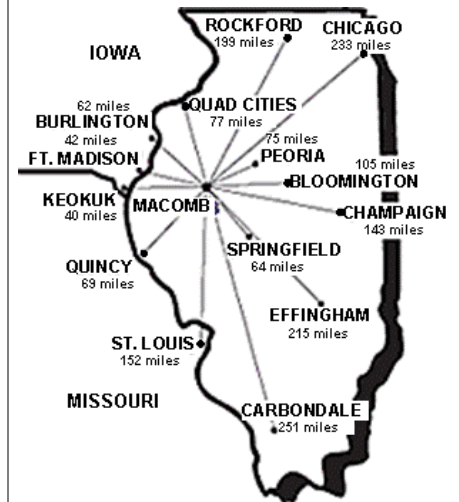

Children's Activities, Silent Auctions, Programs/Workshops

Keynote Address: Application of Archaeological Field Methods in Paleontology
Fri., Apr. 1, at 5:15 pm

Live Auction: Sat., Apr. 2, 5:15 pm

Western Illinois University