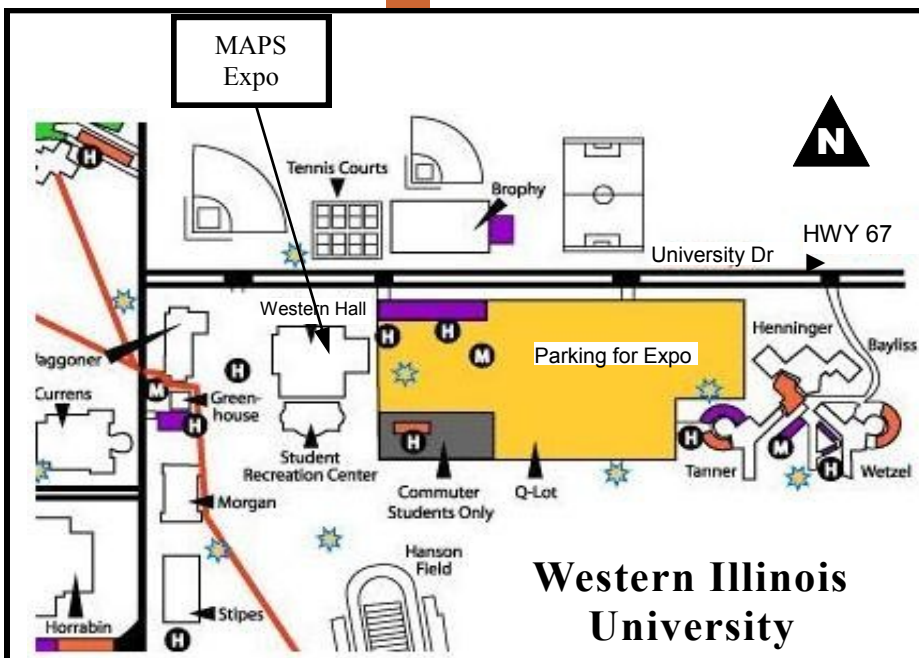

Children's Activities, Silent Auctions, Programs/Workshops

Keynote Address: Application of Archaeological Field Methods in Paleontology
Fri., Apr. 1, at 5:15 pm

Live Auction: Sat., Apr. 2, 5:15 pm

Western Illinois University